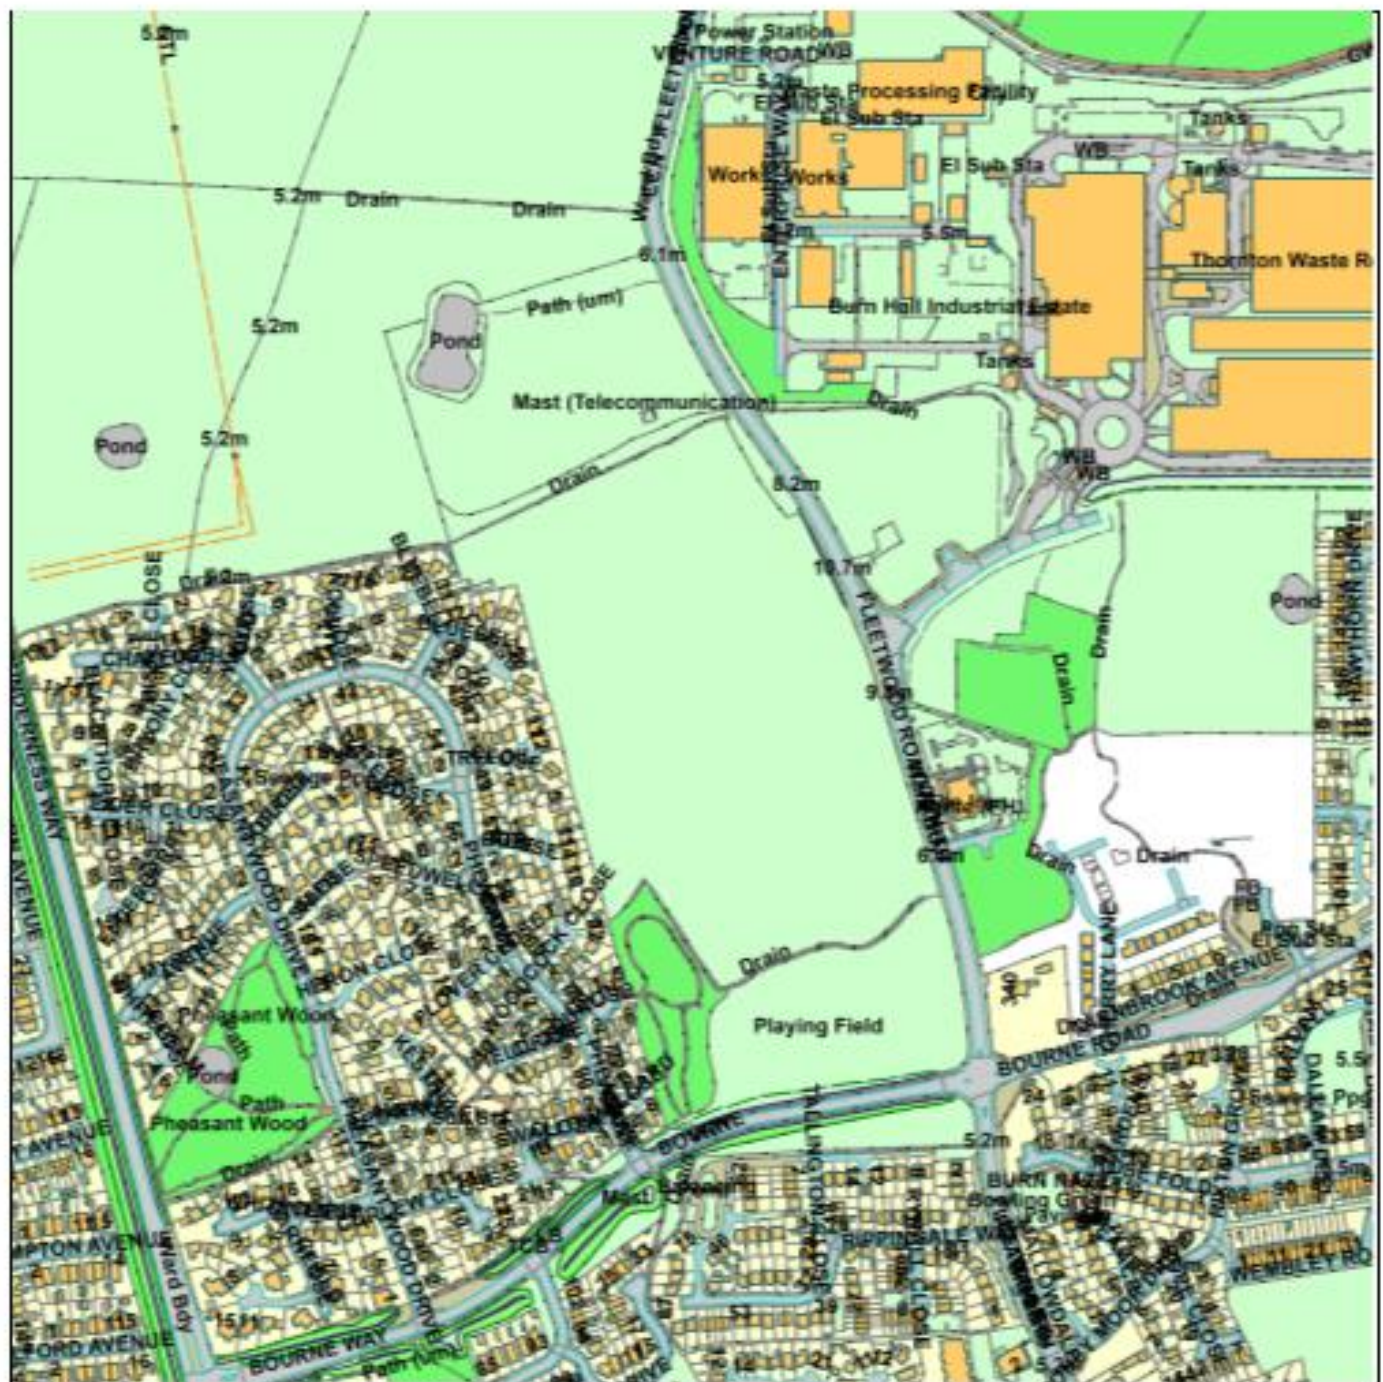

Planning Committee

22/00762/FULMAJ - Land North Of Bourne Way, Fleetwood Road North, Thor

Scale : 1:5198

Reproduced from the Ordnance Survey map with the permission of the Controller of Her Majesty's Stationery Office © Crown Copyright 2012.

Unauthorized reproduction infringes Crown Copyright and may lead to prosecution or civil proceedings.

Organisation	Wyre Council
Department	Planning Department
Comments	Item 1
Date	16 December 2022
SLA Number	100018720